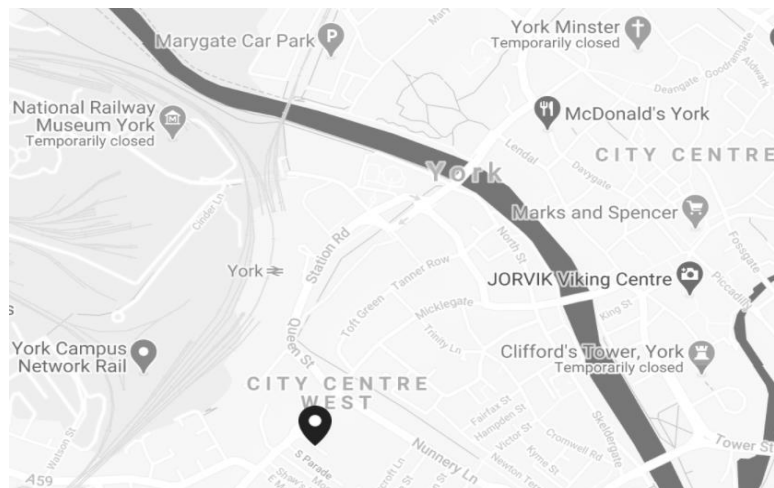

Address

**Stroud Resourcing,
Richmond House,
4 St Mary's Court,
York
YO24 1AH**

To access our office, enter via the pedestrian security gate (next to Studio 35 Kitchen Showroom), enter code 2512 on the electronic panel to the left of the gate