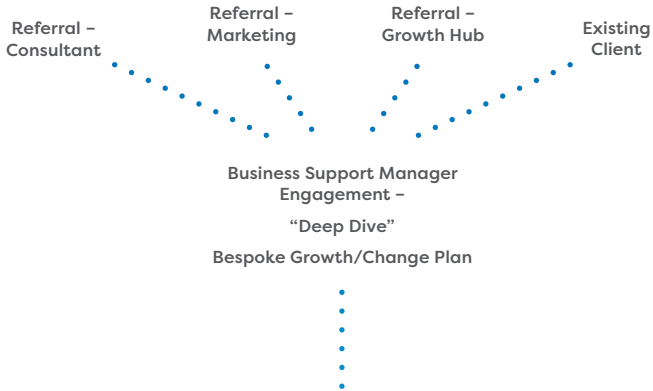

Secure Client Engagement Portal & On-Going Business Support Via Brook Central Team

3 Hour
Business Support